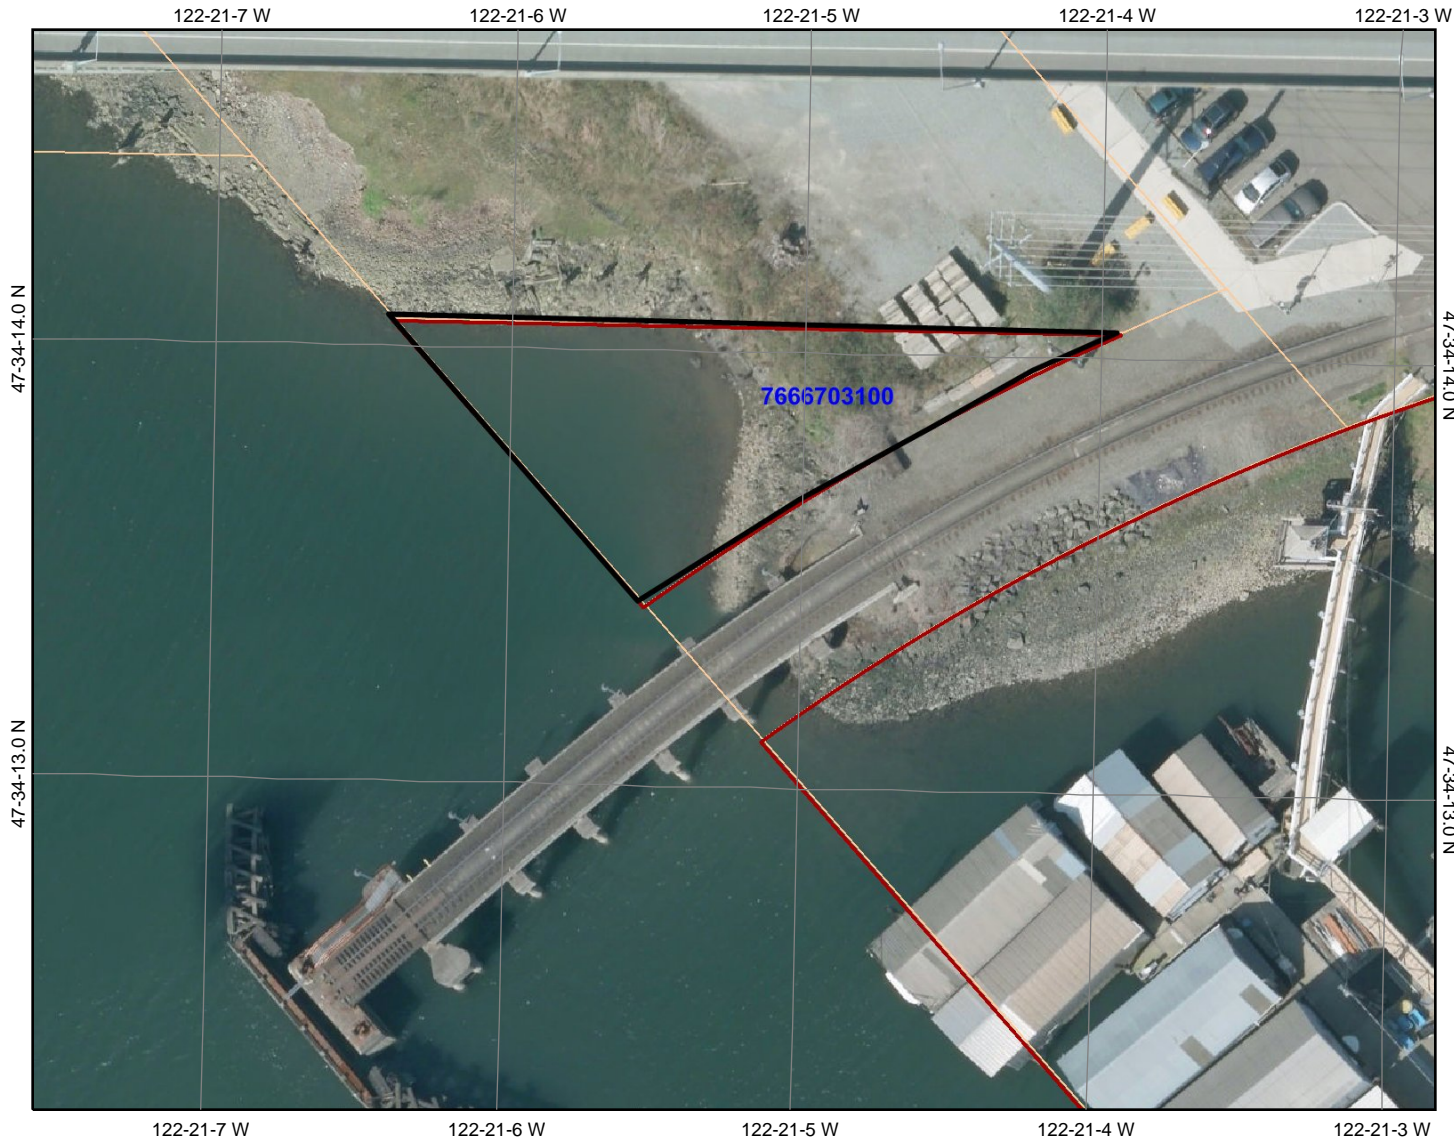

PARCEL 7666703100

Legend

- Property Boundary
- Parcel
- 2012 3-inch Color (Port Properties)

47-34-14.0 N

47-34-13.0 N

Scale: 1:536

Map center: 47° 34' 13.99" N, 122° 21' 5.23" W

This map is a user generated static output from an Internet mapping site and is for general reference only. Data layers that appear on this map may or may not be accurate, current, or otherwise reliable. THIS MAP IS NOT TO BE USED FOR NAVIGATION.